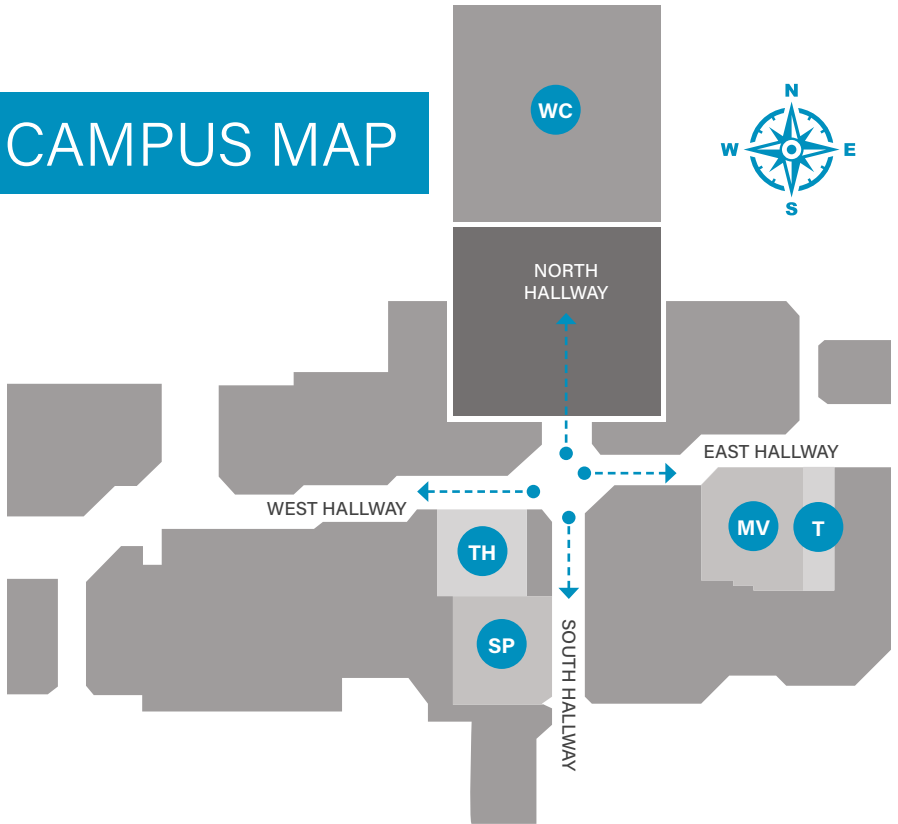

COLLEGE-AGED					
TIME	CLASS	TYPE	TEACHER	AREA	ROOM
9:15	Daybreak	Co-ed, 18-25	Crosby	West Hallway	25 W

YOUNG ADULTS (20-30s)					
TIME	CLASS	TYPE	TEACHER	AREA	ROOM
9:15	The Knot	Co-ed, Married, 30s	Leone	West Hallway	8 W - A
9:15	Young Singles	Co-ed, 22-32	Peterson	East Hallway	3 E
10:40	Hitched	Co-ed, Married, 30s	Duke	West Hallway	8 W - C

SINGLES					
TIME	CLASS	TYPE	TEACHER	AREA	ROOM
10:40	The Singles' Place	Co-ed, 50-60s	Braniff	West Hallway	30 W

MEDIAN ADULTS 1 (30-50s)					
TIME	CLASS	TYPE	TEACHER	AREA	ROOM
9:15	The Collective	Co-ed, Single or Married, 30-50s	Green/Bailey	East Hallway	5 E
9:15	Smith	Co-ed, Married, 40-50s	Smith	East Hallway	4 E
10:40	Overcomers	Co-ed, Married, 40-50s	Moseley/Mulford	West Hallway	8 W - B

MEDIAN ADULTS 2 (40-60s)					
TIME	CLASS	TYPE	TEACHER	AREA	ROOM
9:15	God Seekers	Co-ed, Married, 45-60s	Burback/Scott	East Hallway	2 E
10:40	Simple Class	Co-ed, Single or Married, 40-69	Attaway	South Hallway	3 S
10:40	Maranatha	Co-ed, Married, 45-60s	Caudle	North Hallway	8 N & 10 N
10:40	The Second Milers	Co-ed, Married, 50-60s	Dyess/Connella	East Hallway	8 E (The Hotspot)

CAMPUS MAP

WC WORSHIP CENTER

TH TREE HOUSE

SP SAFARI PARK

MV MODERN VENUE

T THEATERS